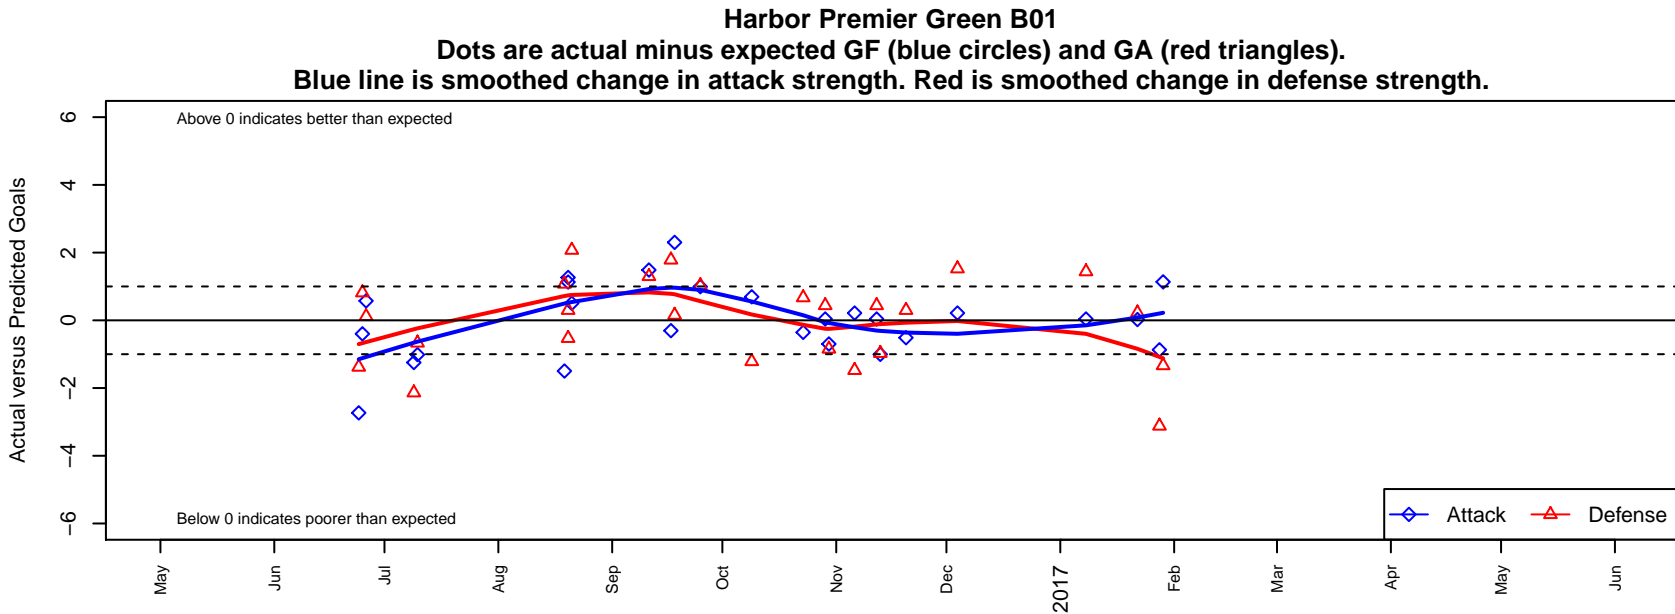

**attack and defense variance (black dot)
relative to other teams
and top 10 in region**

**attack and defense rating
relative to others at age
and all opponents in last 13 months**

Harbor Premier Green B01

Harbor FC
Gig Harbor, WA
B01 total strength=1443
attack=11.28 defense=7.63
fall league = RCL B01 Div 3
notes= Stoddard 2013-4

alt names used:
HARBOR PREMIER B01' GREEN (WA)
Harbor Premier B01 Green A
Harbor Premier FC B01 Green
Harbor Premier B01-02
Harbor Premier B01 Green A

Venues played:
2016 RVS Classic BU16
2016 Nike Crossfire Challenge Silver Group U1
2016 Tyee Cup B01-02 Gold
2016 RCL B01 Div 3
2016 WYS Presidents Cup B01 Div 1