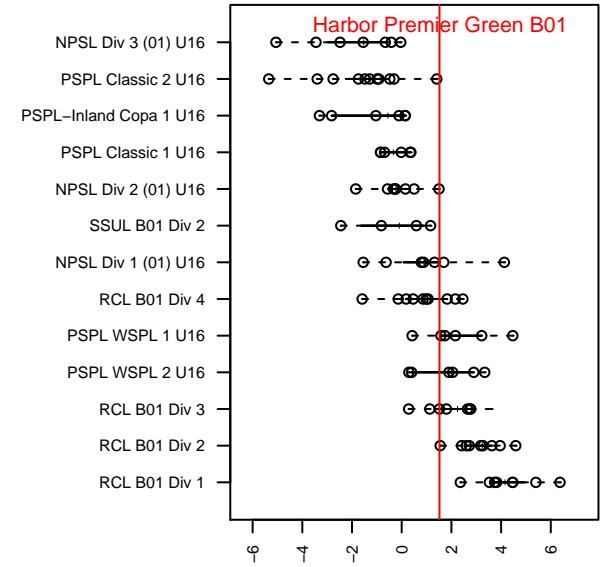

**attack and defense rating
relative to others at age
and all opponents in last 13 months**