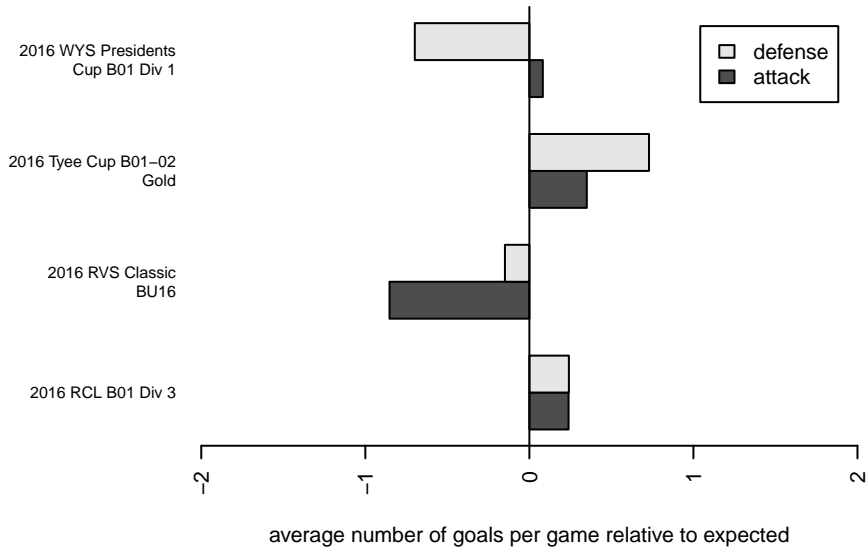

Performance relative to 13 month average