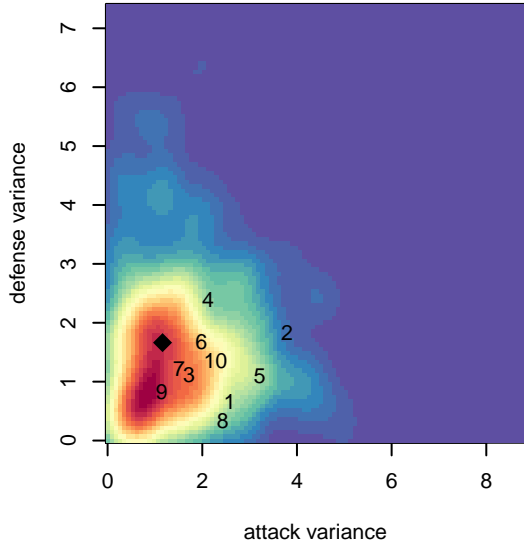

Harbor Premier Green B01

Harbor FC
 Gig Harbor, WA
 B01 total strength=1443
 attack=11.28 defense=7.63
 fall league = RCL B01 Div 3
 notes= Stoddard 2013-4

alt names used:
 HARBOR PREMIER B01' GREEN (WA)
 Harbor Premier B01 Green A
 Harbor Premier FC B01 Green
 Harbor Premier B01-02
 Harbor Premier B01 Green A

Venues played:
 2016 RVS Classic BU16
 2016 Nike Crossfire Challenge Silver Group U1
 2016 Tyee Cup B01-02 Gold
 2016 RCL B01 Div 3
 2016 WYS Presidents Cup B01 Div 1

**attack and defense variance (black dot)
relative to other teams
and top 10 in region**