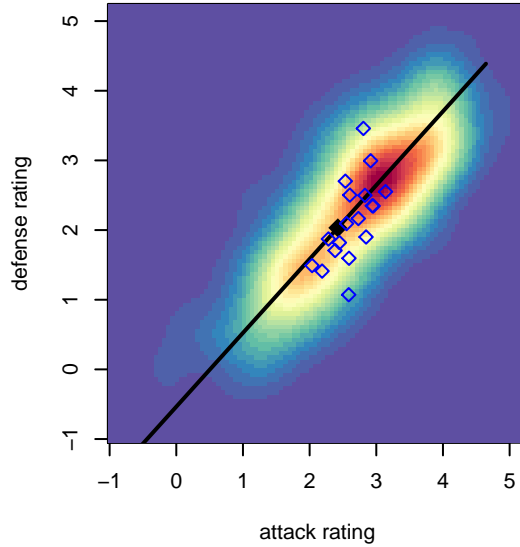

**attack and defense rating
relative to others at age
and all opponents in last 13 months**