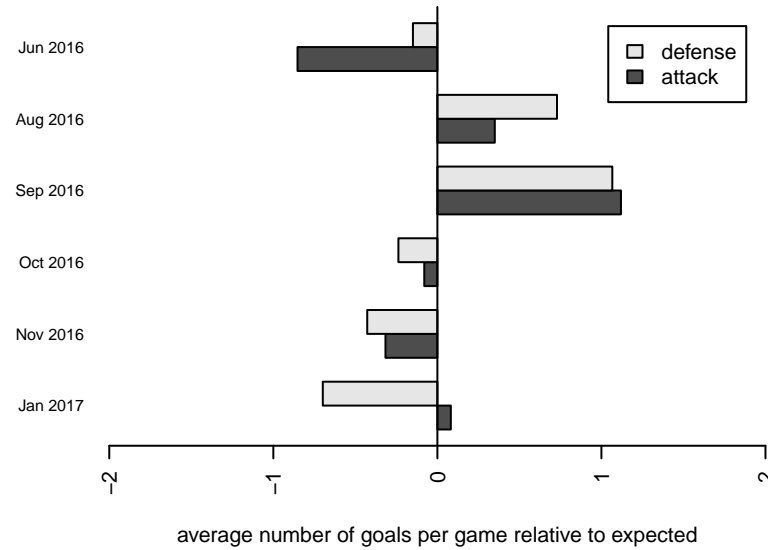

Performance relative to 13 month average